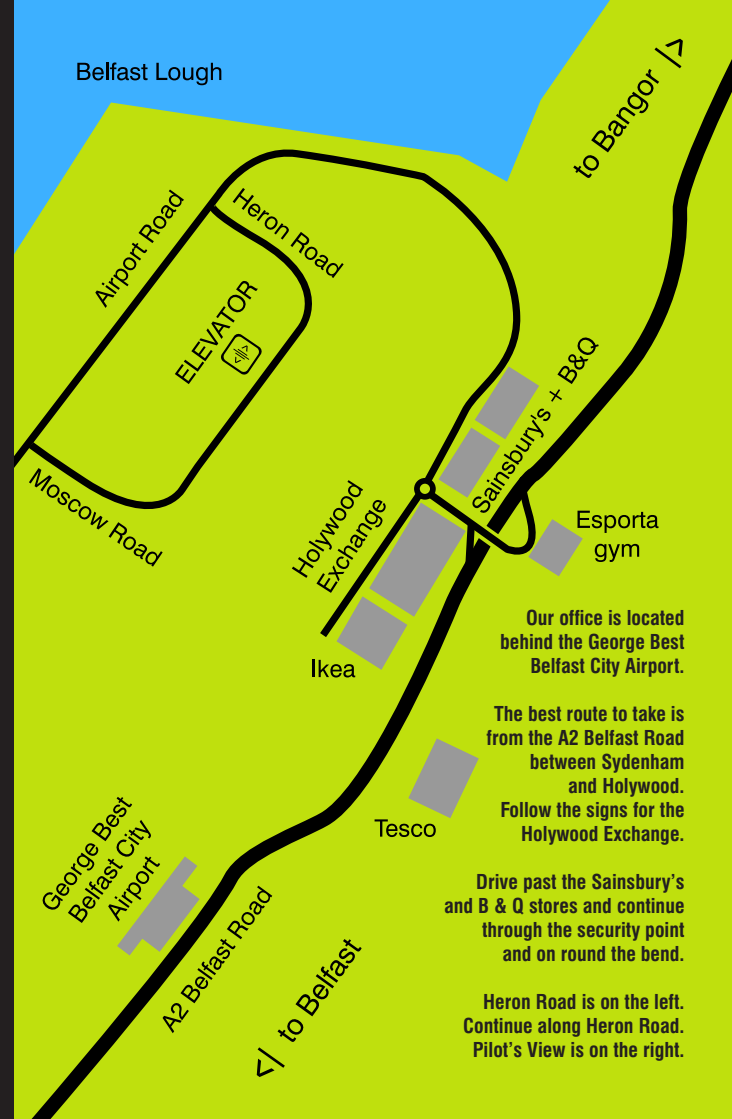

©ELEVATOR PROMOTIONAL MARKETING LTD

Belfast Lough

to Bangor />

Airport Road

Heron Road

ELEVATOR

Moscow Road

Hollywood Exchange

Sainsbury's + B&Q

Esporta gym

Our office is located behind the George Best Belfast City Airport.

The best route to take is from the A2 Belfast Road between Sydenham and Hollywood. Follow the signs for the Hollywood Exchange.

Drive past the Sainsbury's and B & Q stores and continue through the security point and on round the bend.

Heron Road is on the left. Continue along Heron Road. Pilot's View is on the right.

Ikea

Tesco

George Best Belfast City Airport

A2 Belfast Road

</ to Belfast